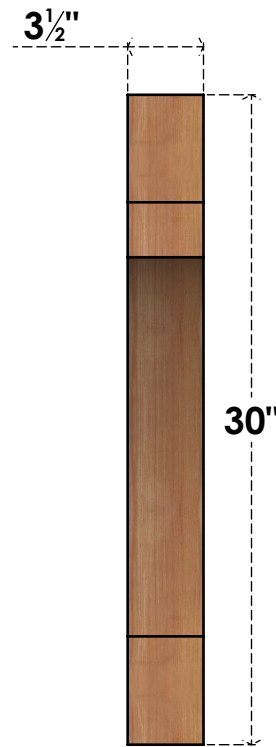

BRC04X30X30MRC00SWR

3 1/2"W X 30"D X 30"H MERCED SMOOTH BRACE, WESTERN RED CEDAR

SIDE

FRONT

EKENA MILLWORK
 2300 WEST MAIN ST.
 CLARKSVILLE, TX 75426
 TOLL FREE: 866-607-0453
 WWW.EKENAMILLWORK.COM

NOTES

1. INSTALLATION TO BE COMPLETED IN ACCORDANCE WITH MANUFACTURER'S SPECIFICATIONS.
2. DRAWING MAY NOT BE TO SCALE
3. THIS DRAWING IS INTENDED FOR DESIGN AND PLANNING PURPOSES ONLY.
4. ALL INFORMATION CONTAINED HEREIN WAS CURRENT AT THE TIME OF DEVELOPMENT BUT MUST BE REVIEWED AND APPROVED BY THE PRODUCT MANUFACTURER TO BE CONSIDERED ACCURATE.
5. PRODUCTS ARE NOT KILN DRIED. THIS ITEM IS UNIQUE AND WILL CONTAIN THE NATURAL VARIATIONS THAT THE WOOD SPECIES OFFERS. THIS MAY RESULT IN VARIATIONS UP TO 1/4"