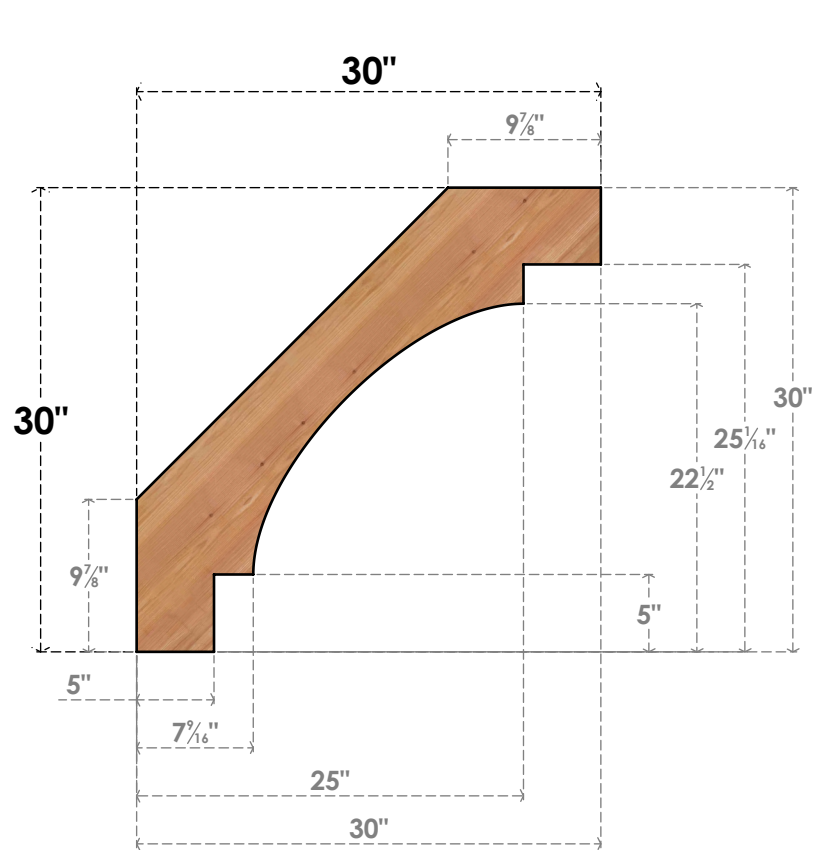

BRC04X30X30MRC00SWR

3 1/2"W X 30"D X 30"H MERCED SMOOTH BRACE, WESTERN RED CEDAR

SIDE

FRONT

EKENA MILLWORK
 2300 WEST MAIN ST.
 CLARKSVILLE, TX 75426
 TOLL FREE: 866-607-0453
 WWW.EKENAMILLWORK.COM

NOTES

1. INSTALLATION TO BE COMPLETED IN ACCORDANCE WITH MANUFACTURER'S SPECIFICATIONS.
2. DRAWING MAY NOT BE TO SCALE
3. THIS DRAWING IS INTENDED FOR DESIGN AND PLANNING PURPOSES ONLY.
4. ALL INFORMATION CONTAINED HEREIN WAS CURRENT AT THE TIME OF DEVELOPMENT BUT MUST BE REVIEWED AND APPROVED BY THE PRODUCT MANUFACTURER TO BE CONSIDERED ACCURATE.
5. PRODUCTS ARE NOT KILN DRIED. THIS ITEM IS UNIQUE AND WILL CONTAIN THE NATURAL VARIATIONS THAT THE WOOD SPECIES OFFERS. THIS MAY RESULT IN VARIATIONS UP TO 1/4"